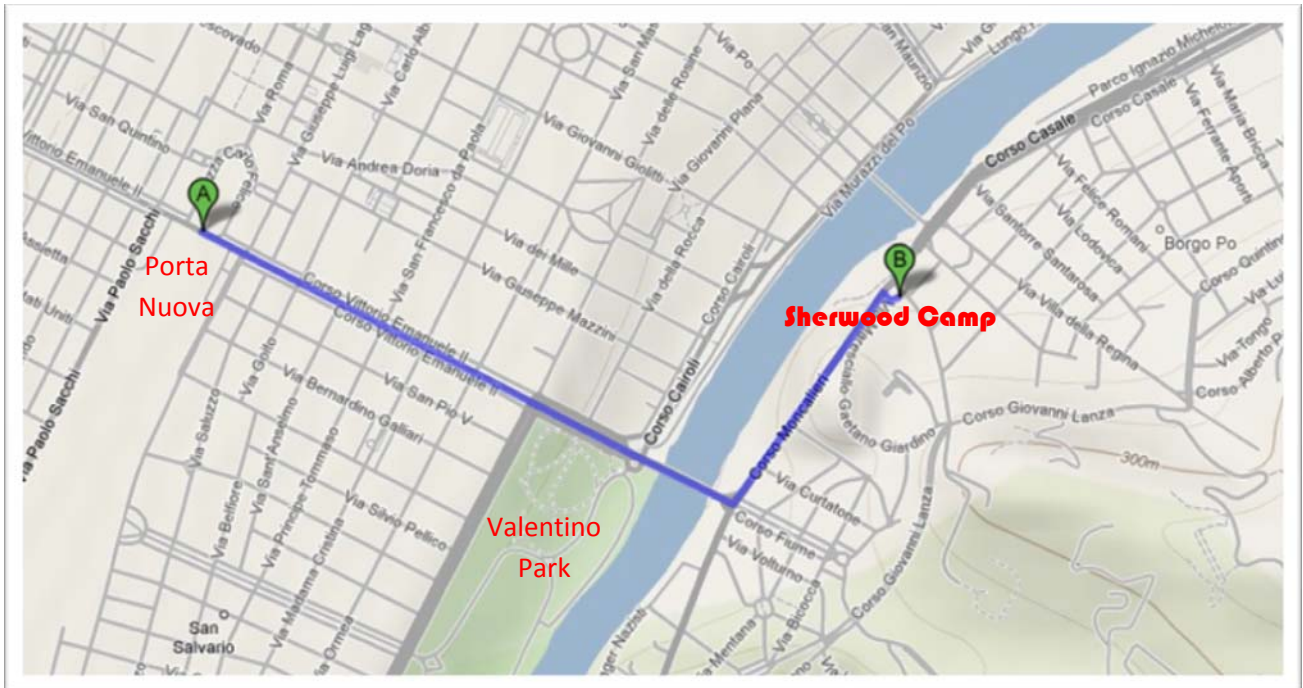

## WHERE IS TURIN SHERWOOD CAMP?

From railway station (Torino Porta Nuova) to Turin Sherwood Camp (Giardini Ginzburg):

The map shows **Walk Itinerary** from the main Railway Station to the camp.

**By bus:** at Porta Nuova take the bus **line 61** (Vittorio Emanuele Capolinea bus stop) and get down at Gran Madre bus stop.